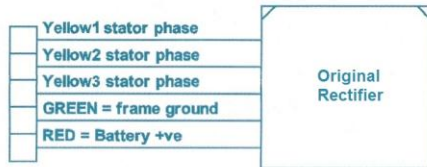

CARR241 regulator/rectifier

**REMOVE ORIGINAL
RECTIFIER & V-REG
BOTH PARTS**

**COMBINED RECTIFIER
AND REGULATOR**